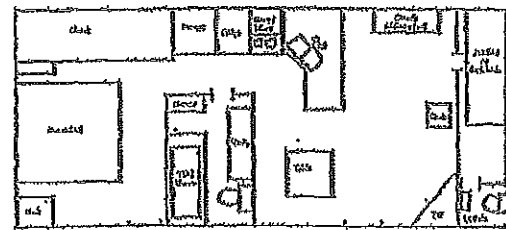

2 Bedroom Park Model – 1 Queen Bed,
1 Full Bed or Bunk Beds, Hide-A-Bed, Cable TV,
Stove top, Microwave, Refrigerator, Full Bath & Half Bath
Accommodates maximum of 6
Owner & Assoc. $56.20 + Tax = $62.72
Guest of Owner $61.20 + Tax = $68.30
Coast to Coast & RPI $71.20 + Tax = $79.46