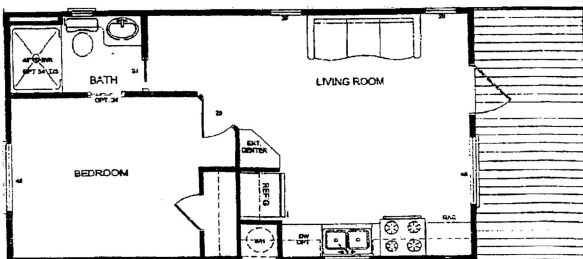

Pet Units—Four motel models allow pets.
Smoking is **NOT** permitted in any of the rentals units.

All rentals are equipped with coffee maker, toaster, blankets, sheets, pillowcases, bath towels, wash cloths, dish cloth set, plates, cereal bowls, coffee mugs, glasses, knives, forks and spoons.

1 Bedroom – Queen bed & Hide-A-Bed
Stove, TV, Microwave, Refrigerator, Full Bath **Rentals –**
Accommodates Maximum of 4
Owners & Assoc. $48.20 + 5.59 = $53.79
Guest of Owner $53.20 + 6.17 = $59.37
Coast to Coast & RPI $57.20 + 6.64 = $63.84